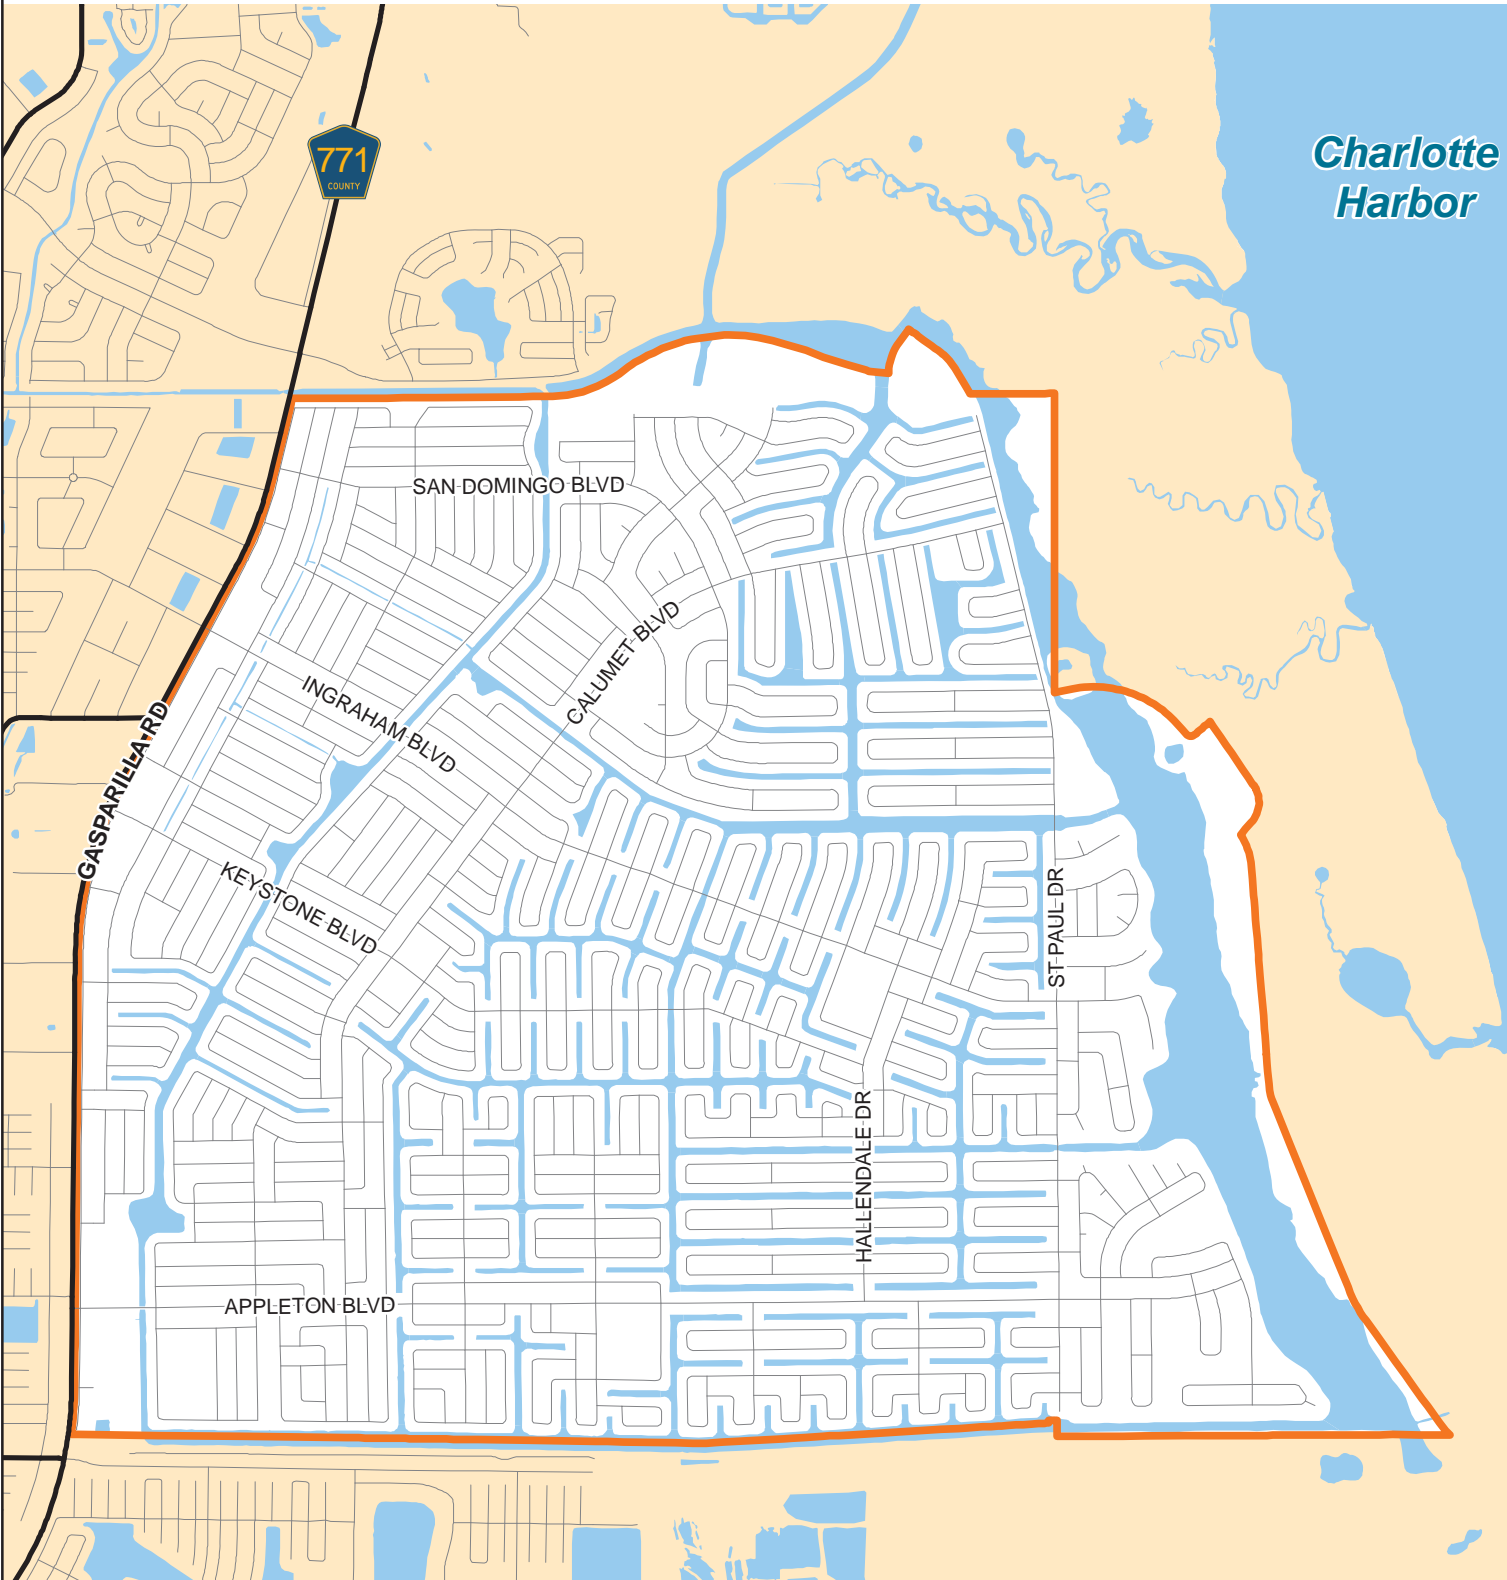

Public Works Department

South Gulf Cove Non-Urban S&D MSBU a

Charlotte Harbor

Stateplane Projection
Datum: NAD83
Units: Feet
Source: Public Works
Metadata available upon request

MSBU Boundary