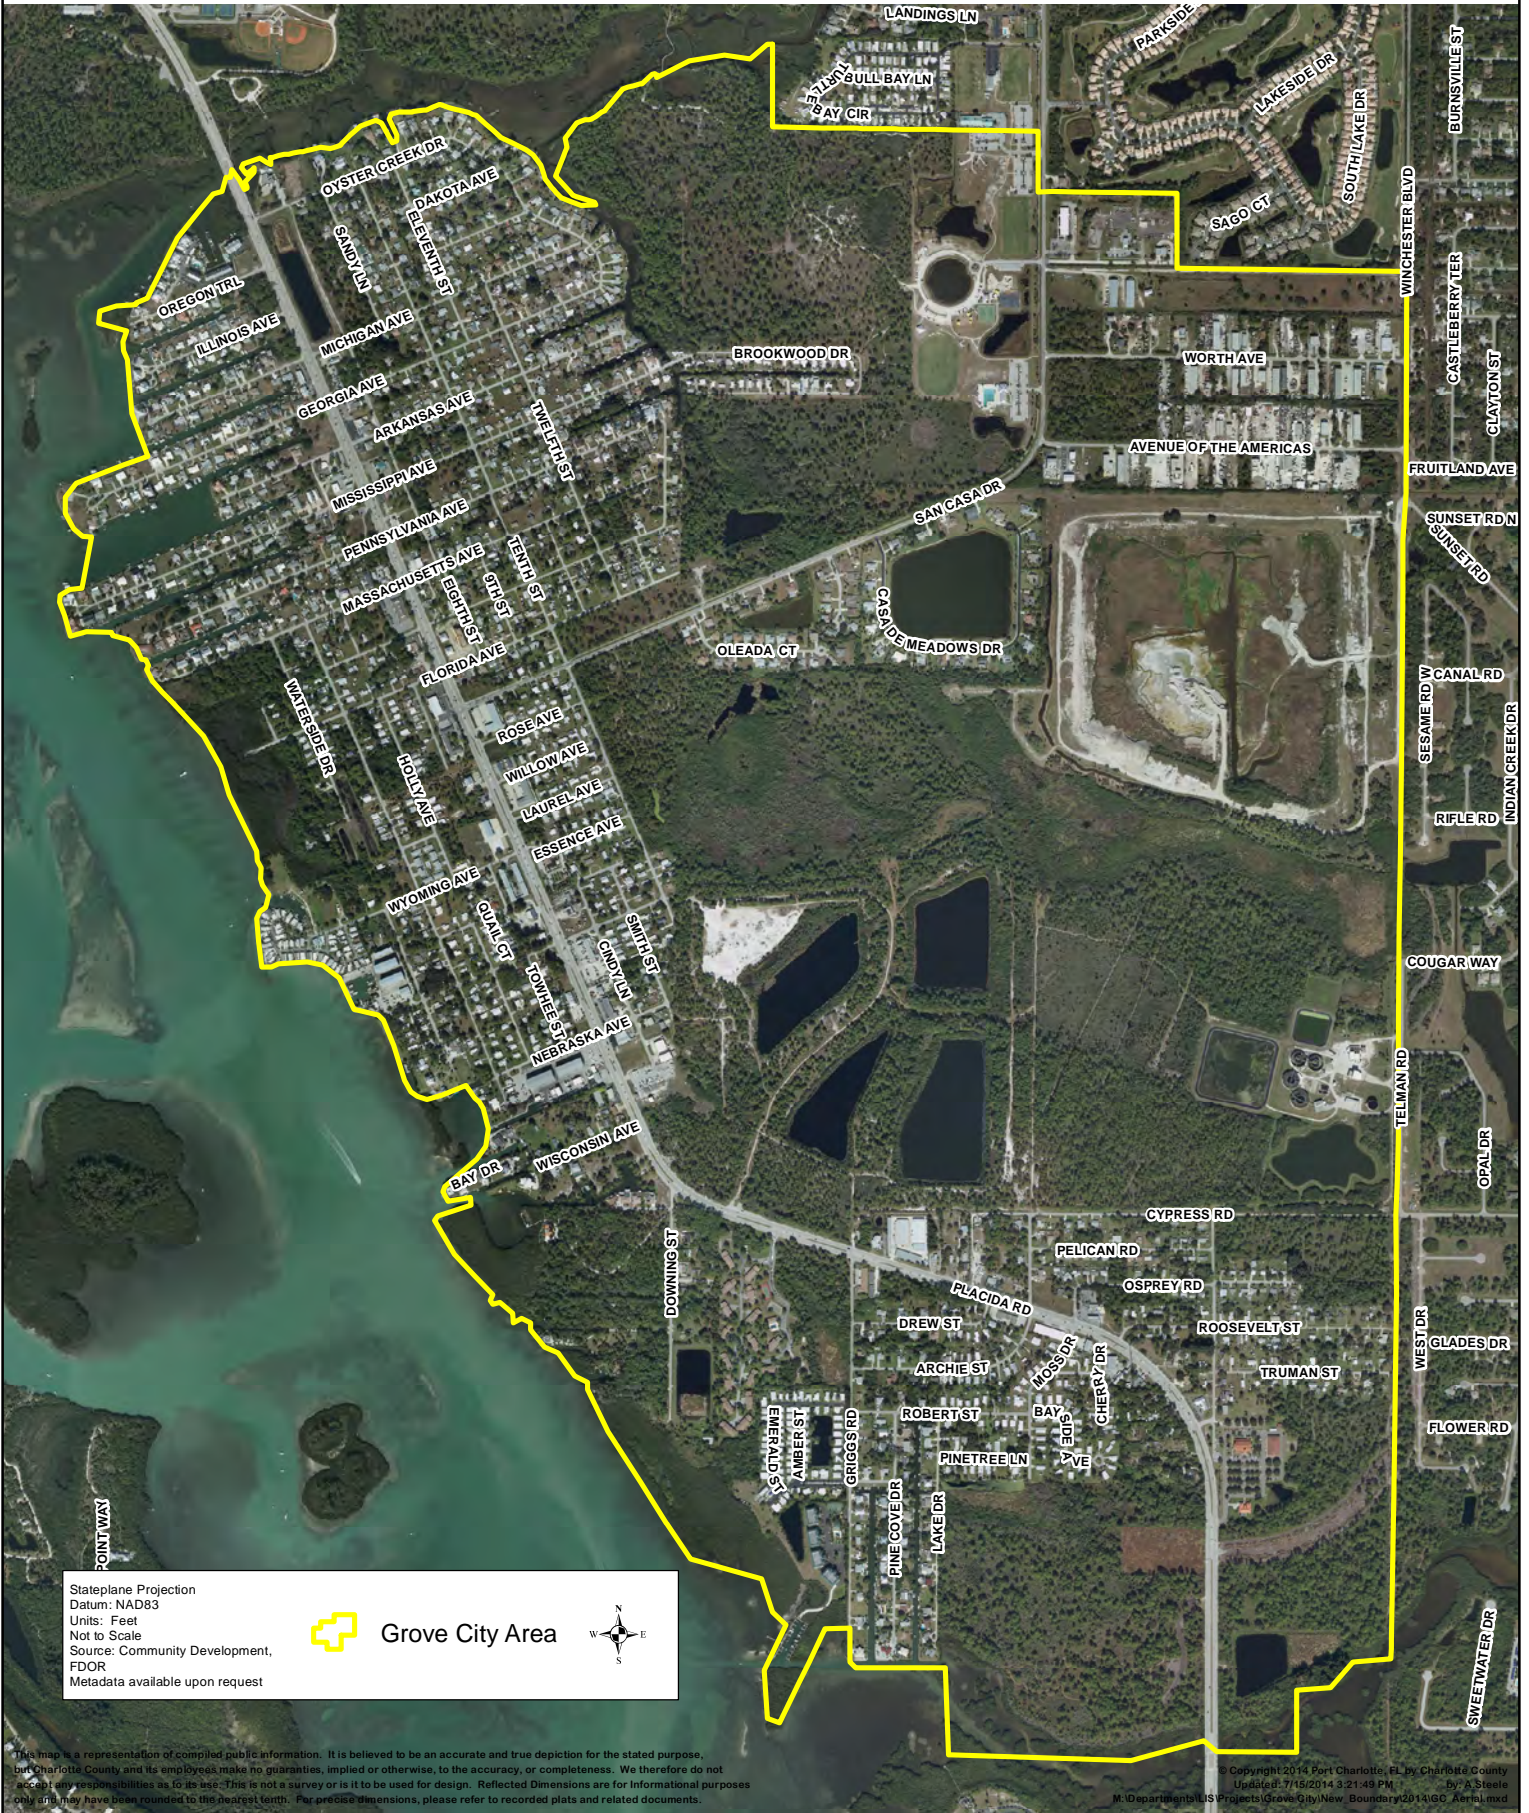

CHARLOTTE COUNTY

Grove City Area - 2014 Aerial Imagery

Stateplane Projection
Datum : NAD83
Units : Feet
Not to Scale
Source : Community Development,
FDOT
Metadata available upon request

Grove City Area